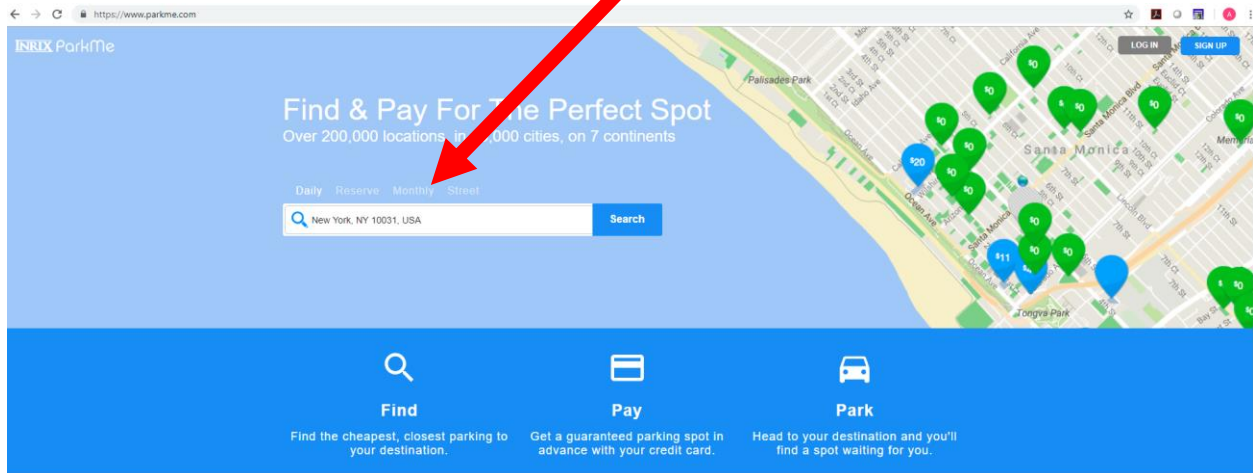

SUBWAY

The CCNY Campus is 5 minutes walking distance from the Subway Stop “**137th Street City College**” serviced by the **RED** Subway line

DRIVING

Campus is 3.4 miles south of George Washington Bridge

TO FIND A PARKING GARAGE

GO TO

www.parkme.com

ENTER ZIP CODE

10031

COMPARE RATES

SELECT PARKING GARAGE