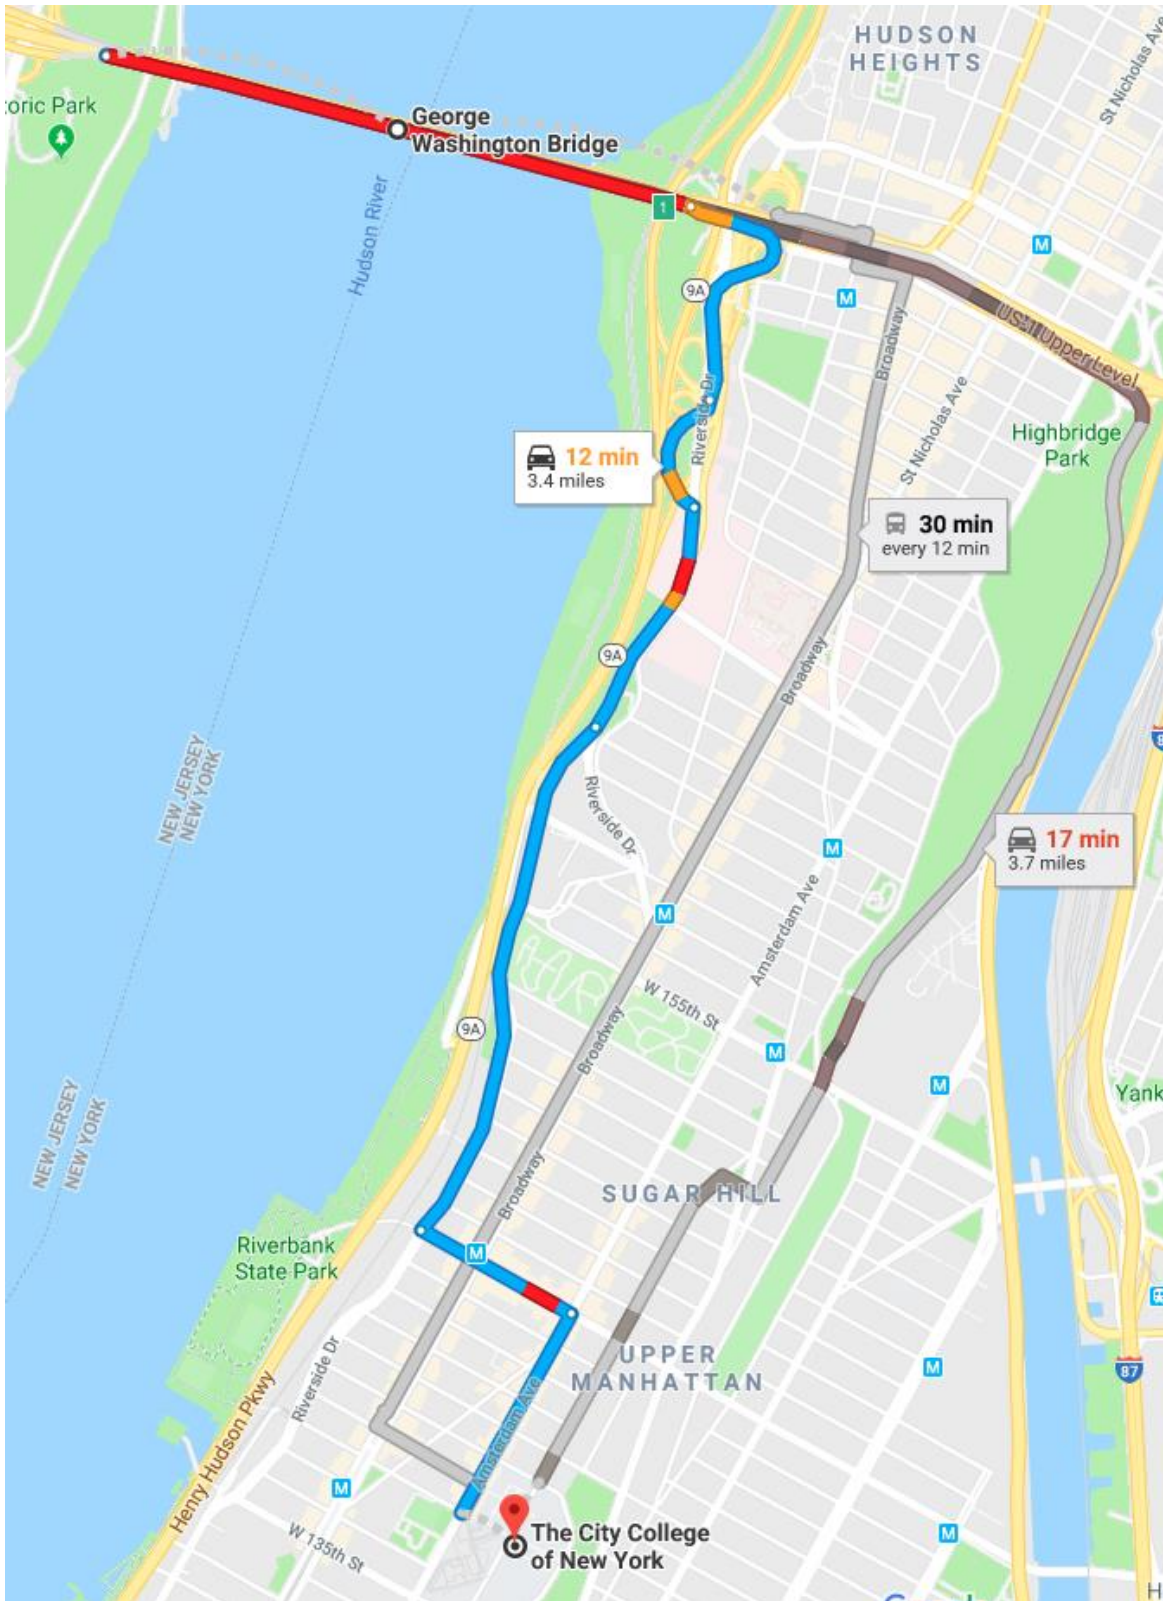

SUBWAY

The CCNY Campus is 5 minutes walking distance from the Subway Stop “**137th Street City College**” serviced by the **RED** Subway line

DRIVING

Campus is 3.4 miles south of George Washington Bridge