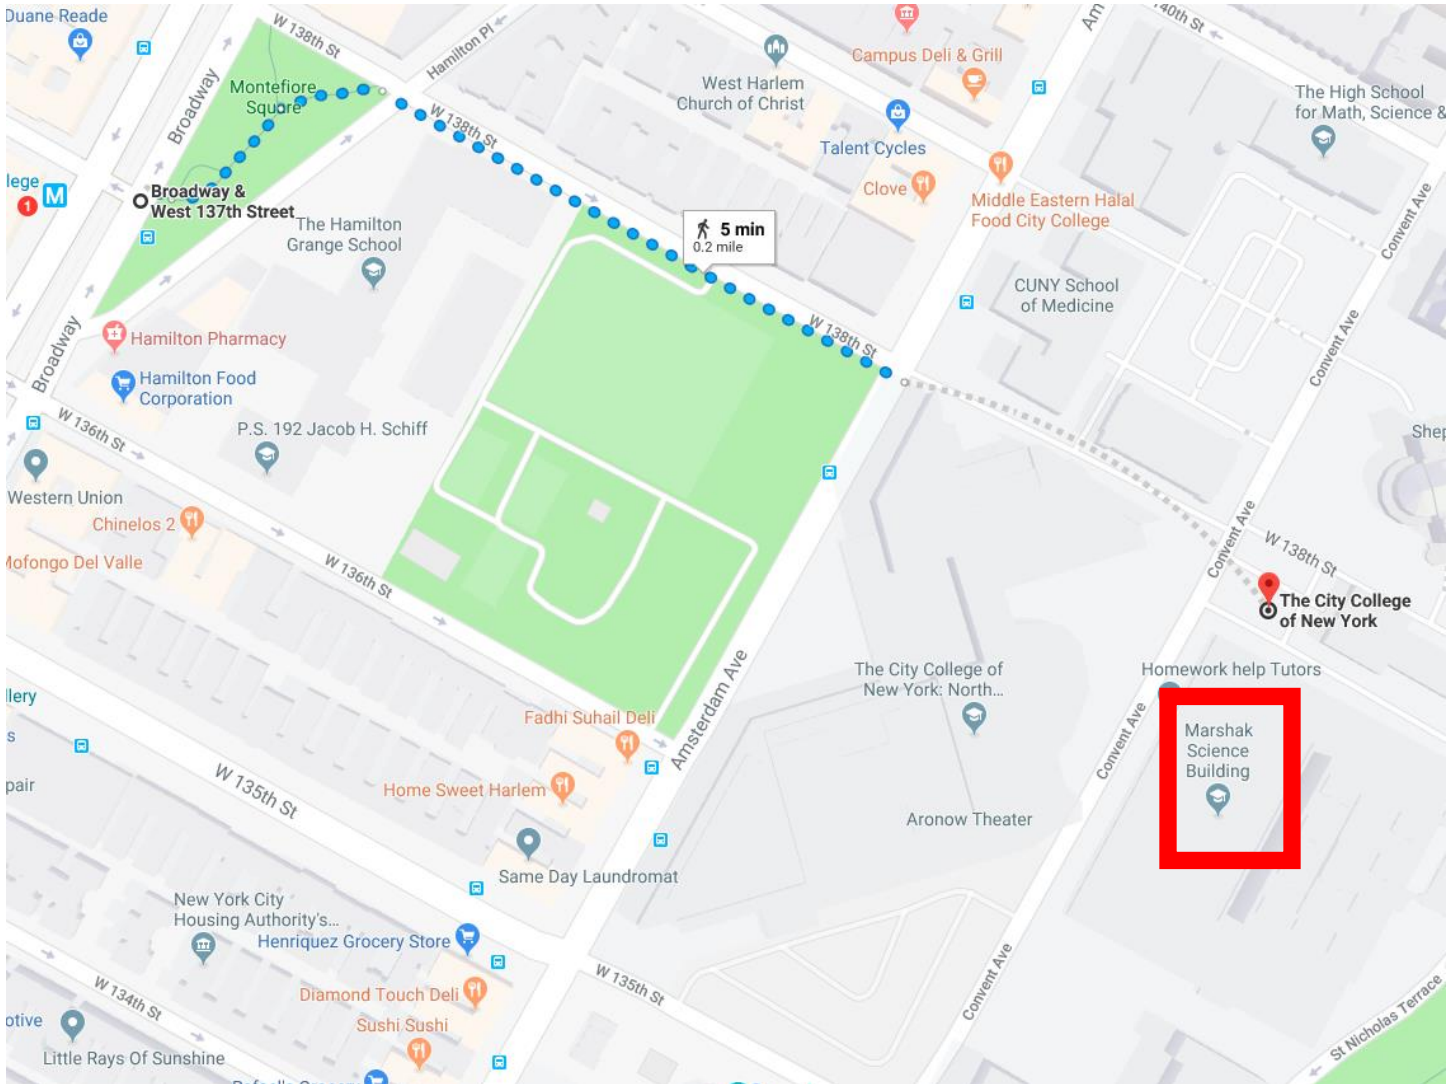

SUBWAY

The CCNY Campus is 5 minutes walking distance from the Subway Stop “**137th Street City College**” serviced by the **RED** Subway line

DRIVING

Campus is 3.4 miles south of George Washington Bridge